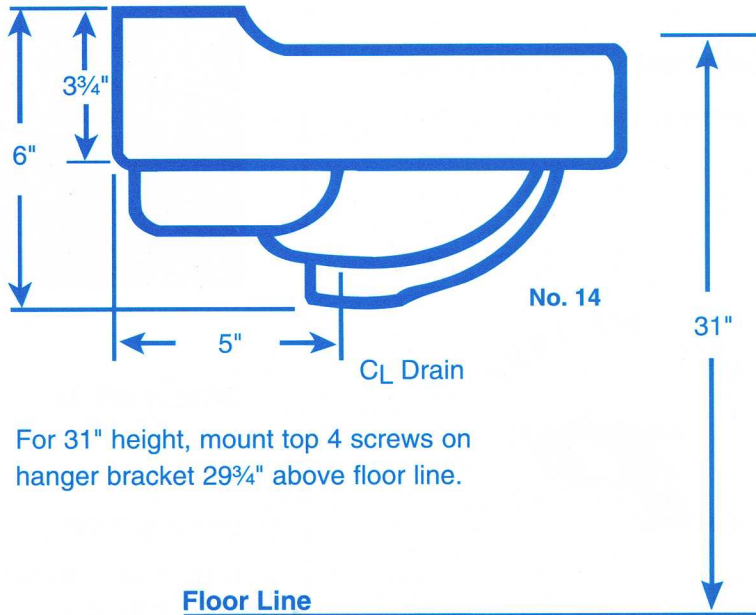

PEERLESS NO. 14 LEDGE BACK 15" X 12" WALL HUNG LAVATORY

For 31" height, mount top 4 screws on hanger bracket 29 3/4" above floor line.

PEERLESS POTTERY, INC.
P.O. BOX 145
ROCKPORT, INDIANA 47635-0145
(800) 457-5785
FAX (812) 649-6429