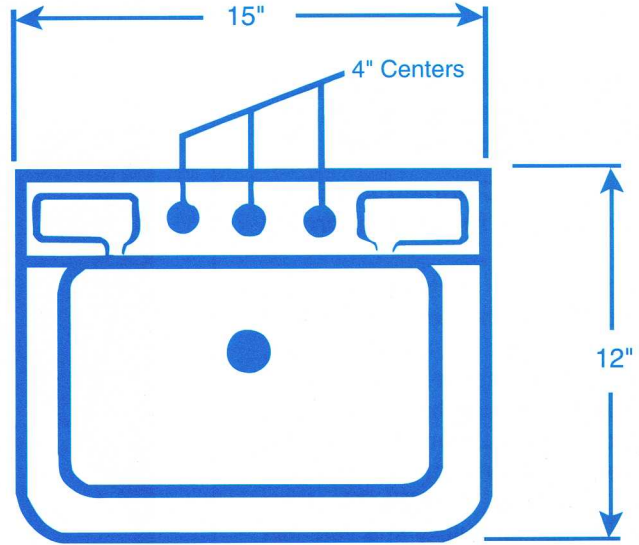

PEERLESS NO. 14 LEDGE BACK 15" X 12" WALL HUNG LAVATORY

For 31" height, mount top 4 screws on hanger bracket 29 3/4" above floor line.

PEERLESS POTTERY, INC.
P.O. BOX 145
ROCKPORT, INDIANA 47635-0145
(800) 457-5785
FAX (812) 649-6429