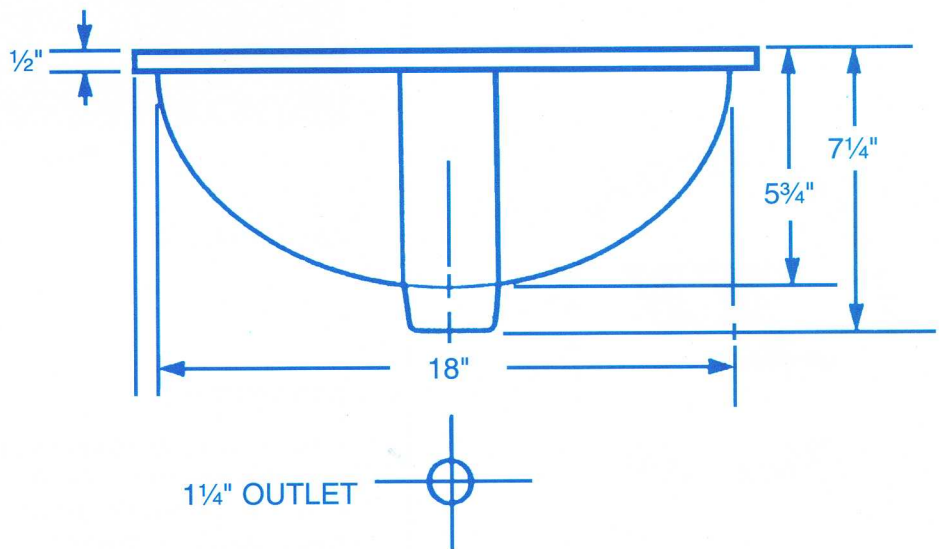

## 19" X 16" OVAL UNDER-COUNTER LAVATORY

PEERLESS POTTERY, INC.  
P.O. BOX 145  
ROCKPORT, INDIANA 47635-0145  
(800) 457-5785  
FAX (812) 649-6429