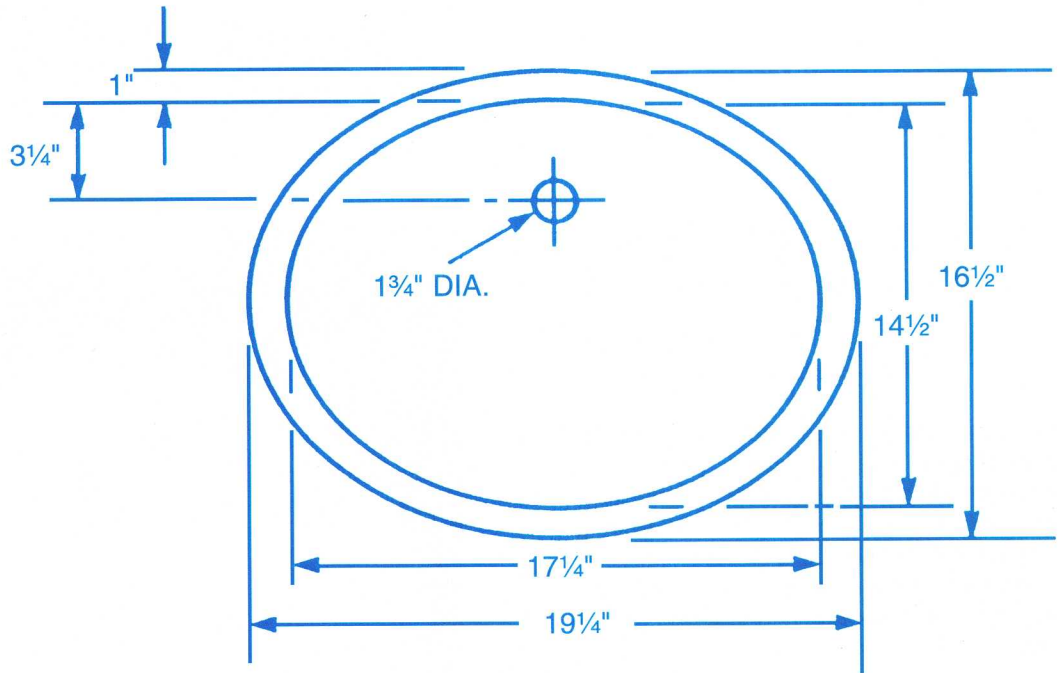

## 19" X 16" OVAL UNDER-COUNTER LAVATORY

PEERLESS POTTERY, INC.  
P.O. BOX 145  
ROCKPORT, INDIANA 47635-0145  
(800) 457-5785  
FAX (812) 649-6429