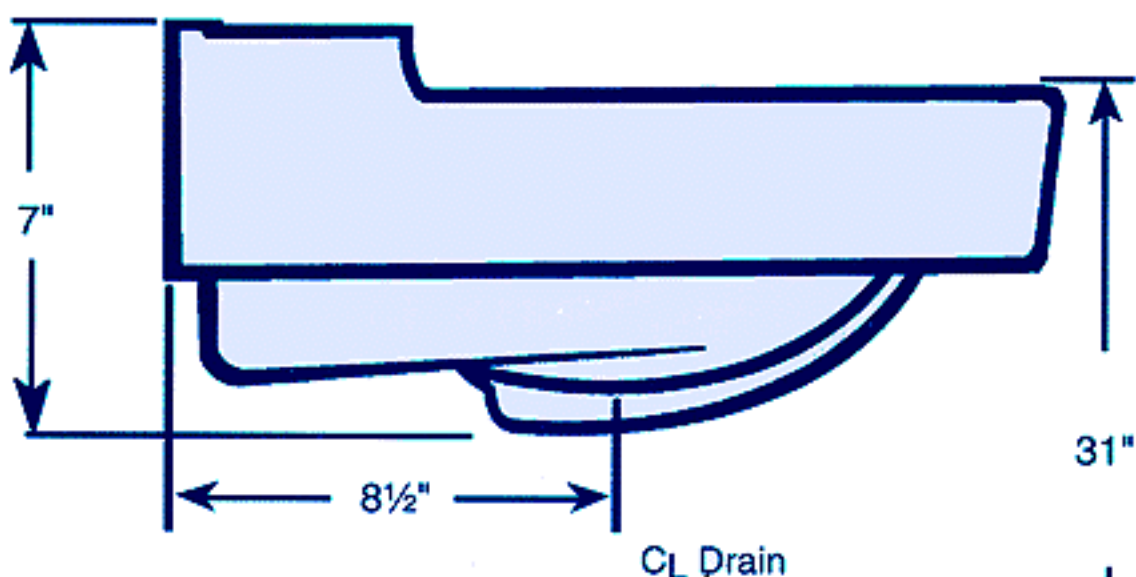

**PEERLESS NO. 30
LEDGE BACK
19" X 17" WALL HUNG
LAVATORY**

This product is in compliance with ADA when properly installed.

For 31" height, mount top 4 screws on hanger bracket 29¾" above floor line.

Floor Line