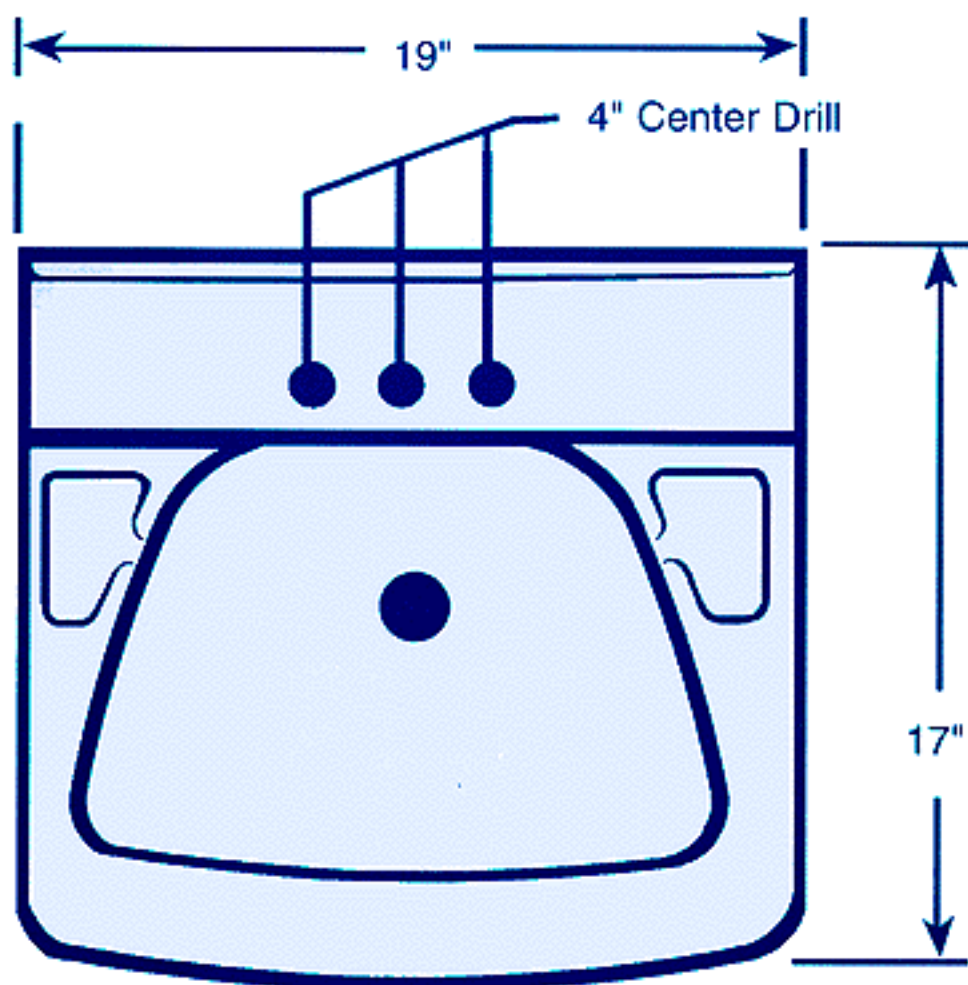

**PEERLESS NO. 30
LEDGE BACK
19" X 17" WALL HUNG
LAVATORY**

This product is in compliance with ADA when properly installed.

For 31" height, mount top 4 screws on hanger bracket 29¾" above floor line.

Floor Line