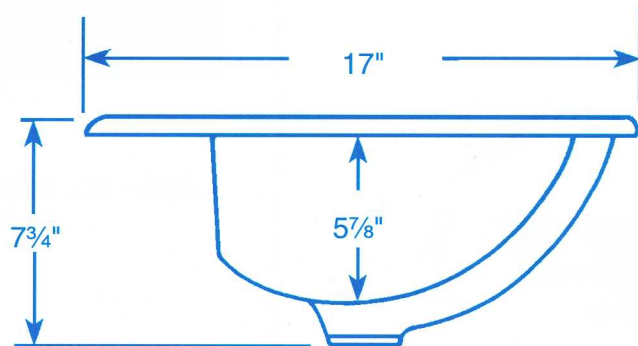

PEERLESS NO. 79, 80 20" X 17" SELF-RIMMING OVAL DROP-IN LAVATORY

PEERLESS POTTERY, INC.
P.O. BOX 145
ROCKPORT, INDIANA 47635-0145
(800) 457-5785
FAX (812) 649-6429

TEMPLATE SIZE

For installation, cut
17¹/₂" x 14¹/₂" Oval.
Template Available
Upon Request.