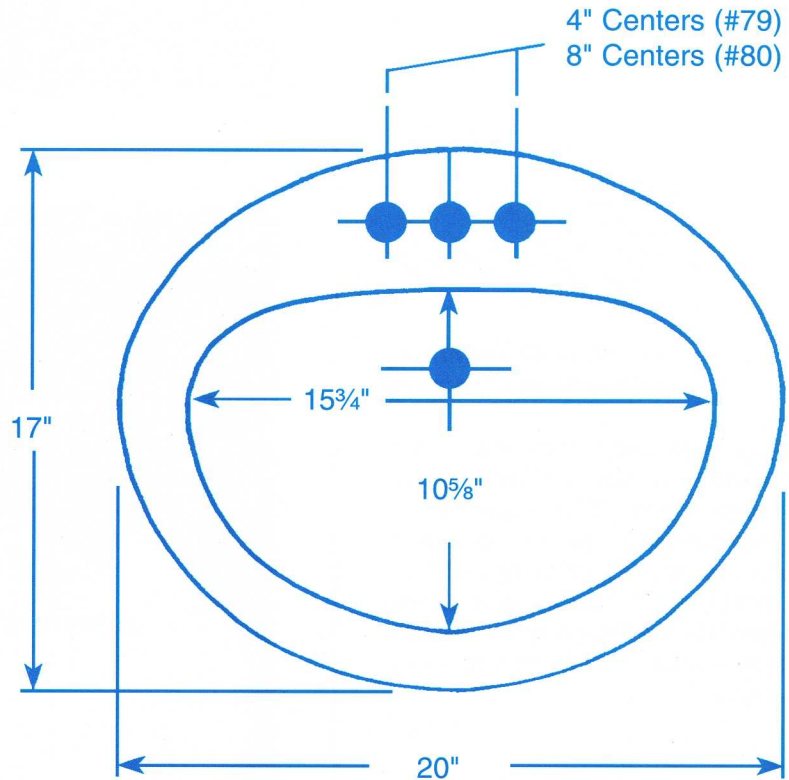

PEERLESS NO. 79, 80 20" X 17" SELF-RIMMING OVAL DROP-IN LAVATORY

PEERLESS POTTERY, INC.
P.O. BOX 145
ROCKPORT, INDIANA 47635-0145
(800) 457-5785
FAX (812) 649-6429

TEMPLATE SIZE

For installation, cut
17¹/₂" x 14¹/₂" Oval.
Template Available
Upon Request.