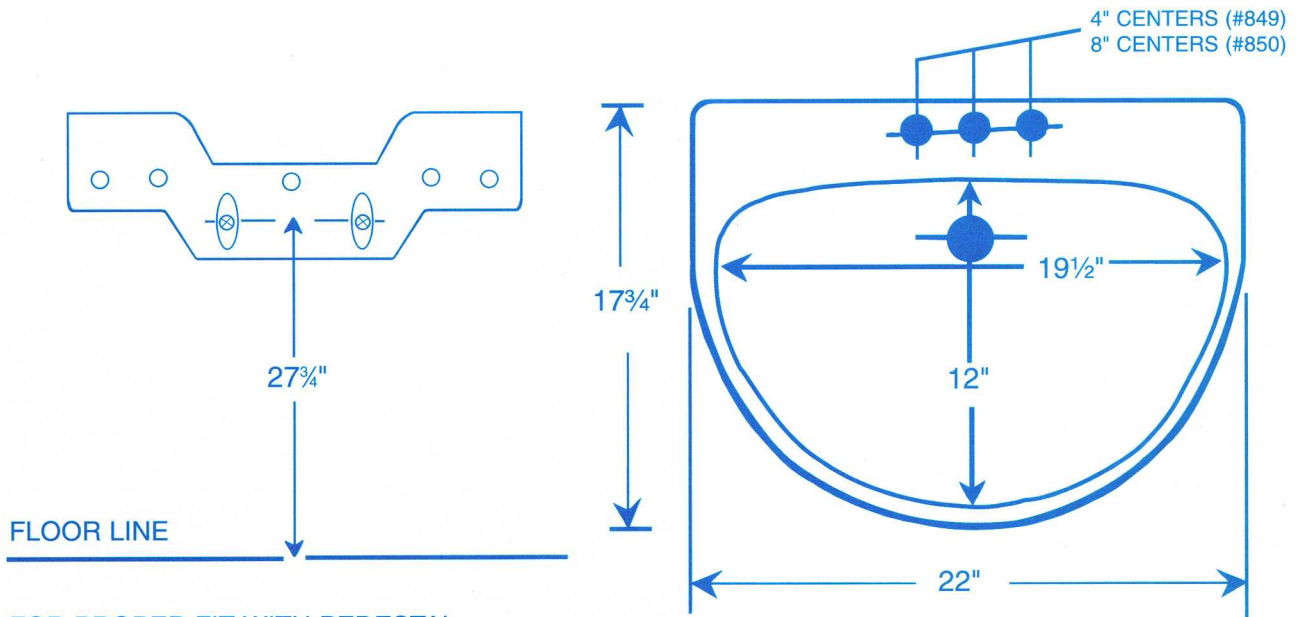

PEERLESS NO. 849, 850

22" X 18" PEDESTAL LAVATORY

FOR PROPER FIT WITH PEDESTAL,
MOUNT WALL BRACKET AS ILLUSTRATED.
ADJUST AS NEEDED.

PEERLESS POTTERY, INC.
P.O. BOX 145
ROCKPORT, INDIANA 47635-0145
(800) 457-5785
FAX (812) 649-6429