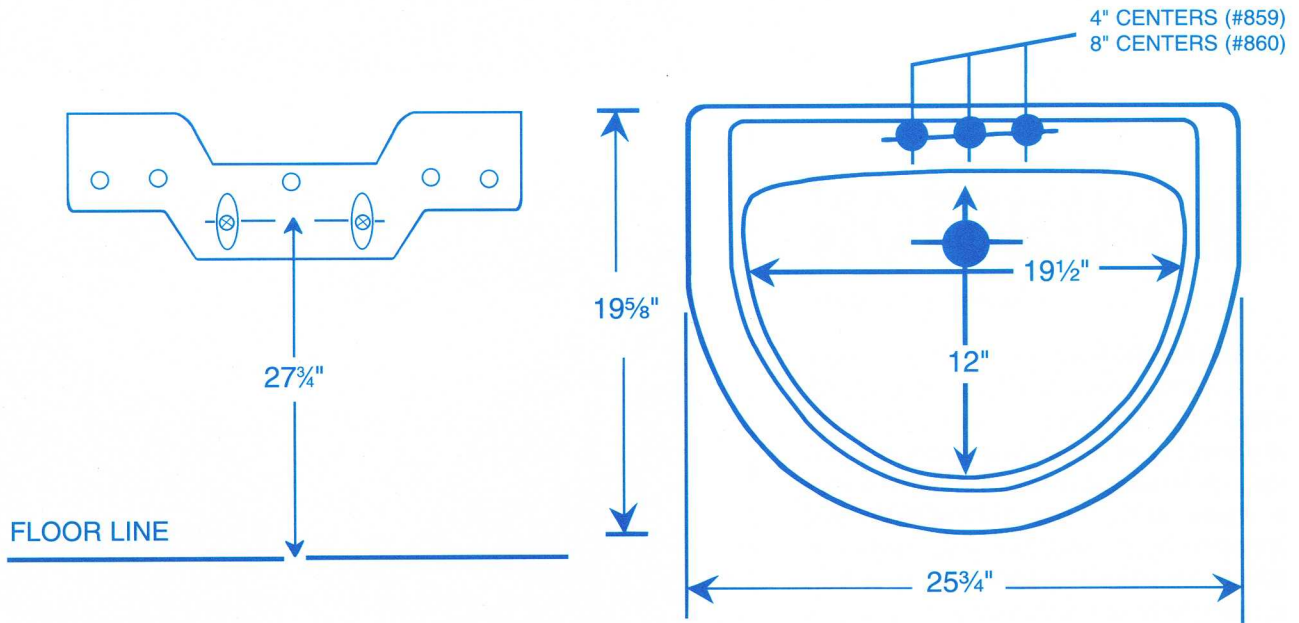

## 26" X 20" PEDESTAL LAVATORY

FOR PROPER FIT WITH PEDESTAL,  
MOUNT WALL BRACKET AS ILLUSTRATED.  
ADJUST AS NEEDED.

PEERLESS POTTERY, INC.  
P.O. BOX 145  
ROCKPORT, INDIANA 47635-0145  
(800) 457-5785  
FAX (812) 649-6429