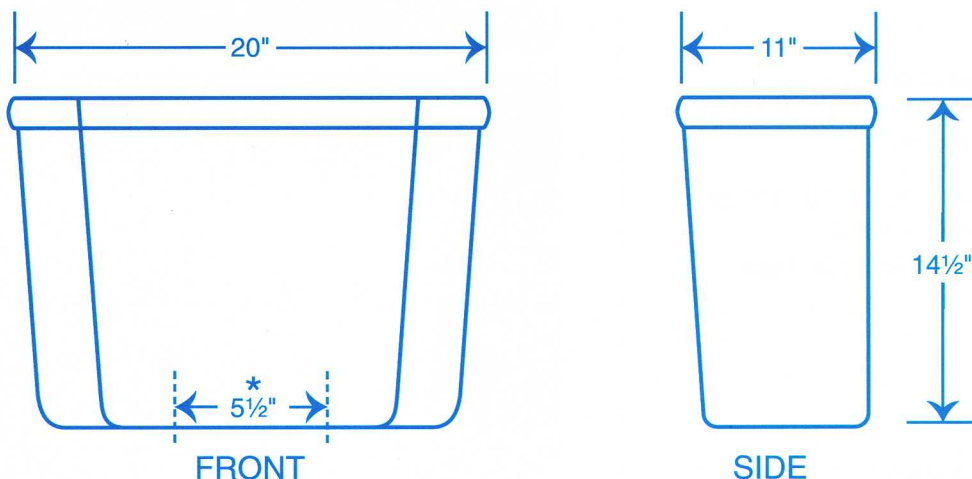

PEERLESS NO. 2 1.6 GALLON FLUSH TANK/6.0 Lpf USE WITH BOWL MODELS 160, 660, AND 668

* 5 1/2" SPREAD TANK TO BOWL BOLTS

PEERLESS NO. 9 1.6 GALLON FLUSH TANK/6.0 Lpf USE WITH BOWL MODELS 660 AND 668 TO CONVERT TO 10" ROUGH-IN CLOSET