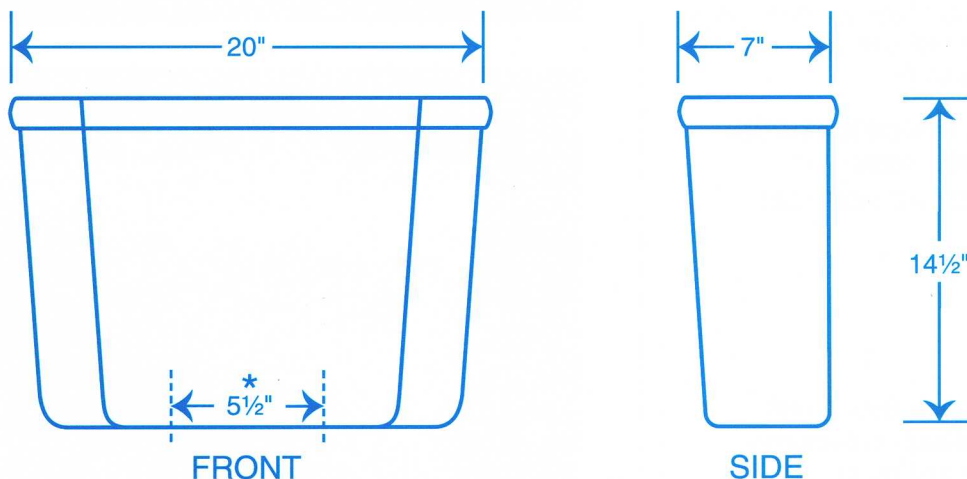

PEERLESS NO. 2 1.6 GALLON FLUSH TANK/6.0 Lpf USE WITH BOWL MODELS 160, 660, AND 668

* 5 1/2" SPREAD TANK TO BOWL BOLTS

PEERLESS NO. 9 1.6 GALLON FLUSH TANK/6.0 Lpf USE WITH BOWL MODELS 660 AND 668 TO CONVERT TO 10" ROUGH-IN CLOSET