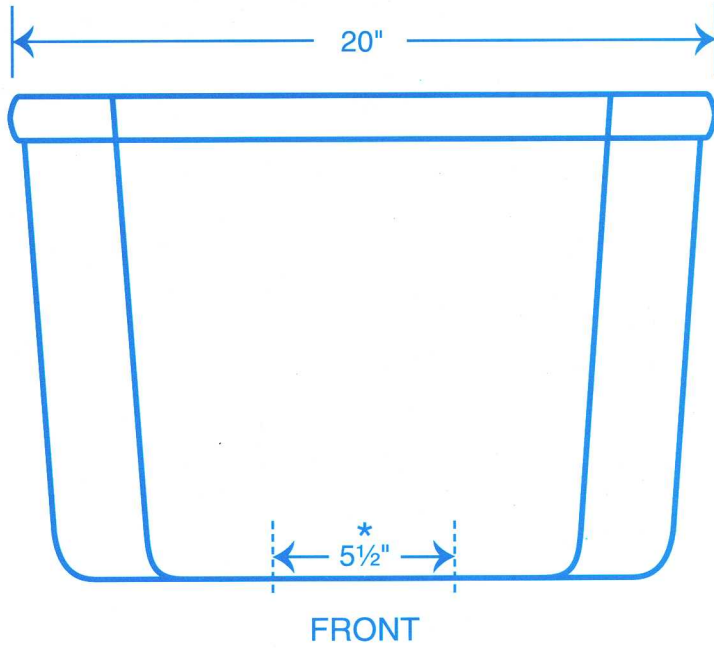

PEERLESS NO. 7, 7RH, 7IN
1.6 GALLON FLUSH TANK/6.0 Lpf
USE WITH BOWL MODELS 160, 161, 164, 660, AND 668

PEERLESS POTTERY, INC.
P.O. BOX 145
ROCKPORT, INDIANA 47635-0145
(800) 457-5785
FAX (812) 649-6429

* 5 1/2" SPREAD TANK TO BOWL BOLTS