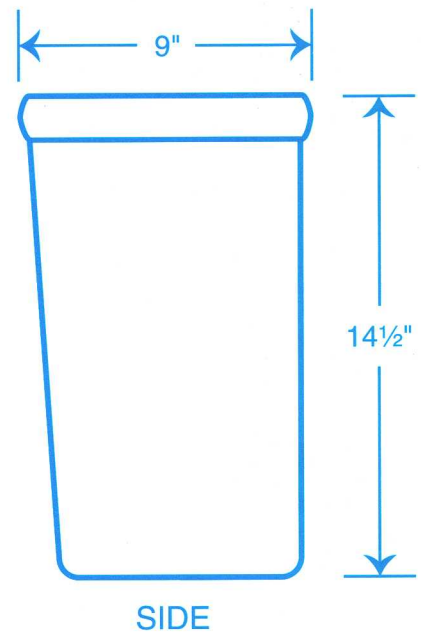

PEERLESS NO. 7, 7RH, 7IN
1.6 GALLON FLUSH TANK/6.0 Lpf
USE WITH BOWL MODELS 160, 161, 164, 660, AND 668

PEERLESS POTTERY, INC.
P.O. BOX 145
ROCKPORT, INDIANA 47635-0145
(800) 457-5785
FAX (812) 649-6429

* 5 1/2" SPREAD TANK TO BOWL BOLTS