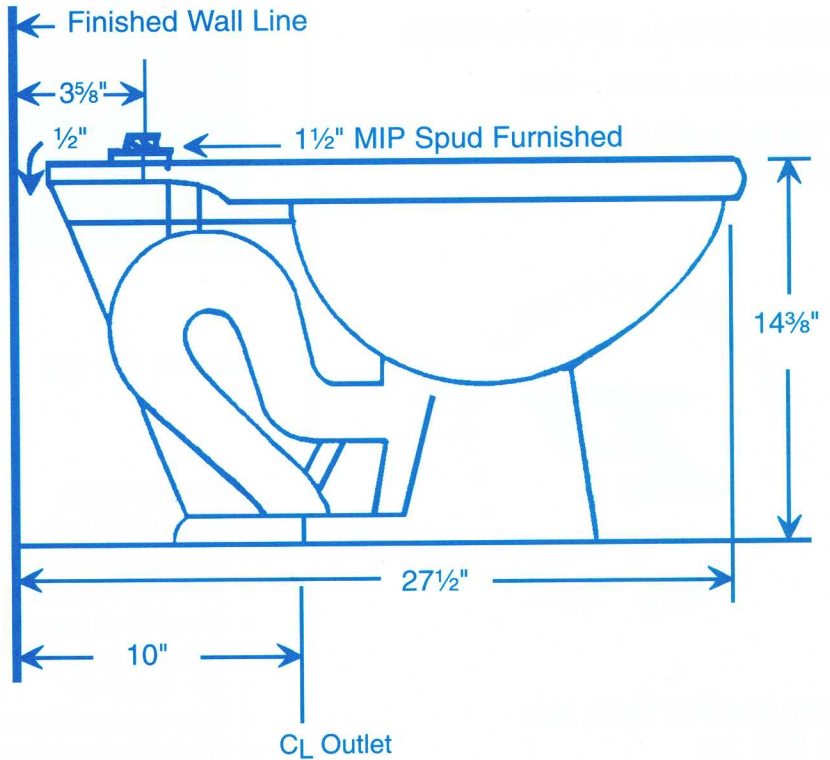

**PEERLESS NO. 216
 ULTRA WATER SAVER 1.6 gpf/6.0 Lpf
 ELONGATED SIPHONIC WASH
 TOP SPUD BOWL**

PEERLESS POTTERY, INC.
 P.O. BOX 145
 ROCKPORT, INDIANA 47635-0145
 (800) 457-5785
 FAX (812) 649-6429