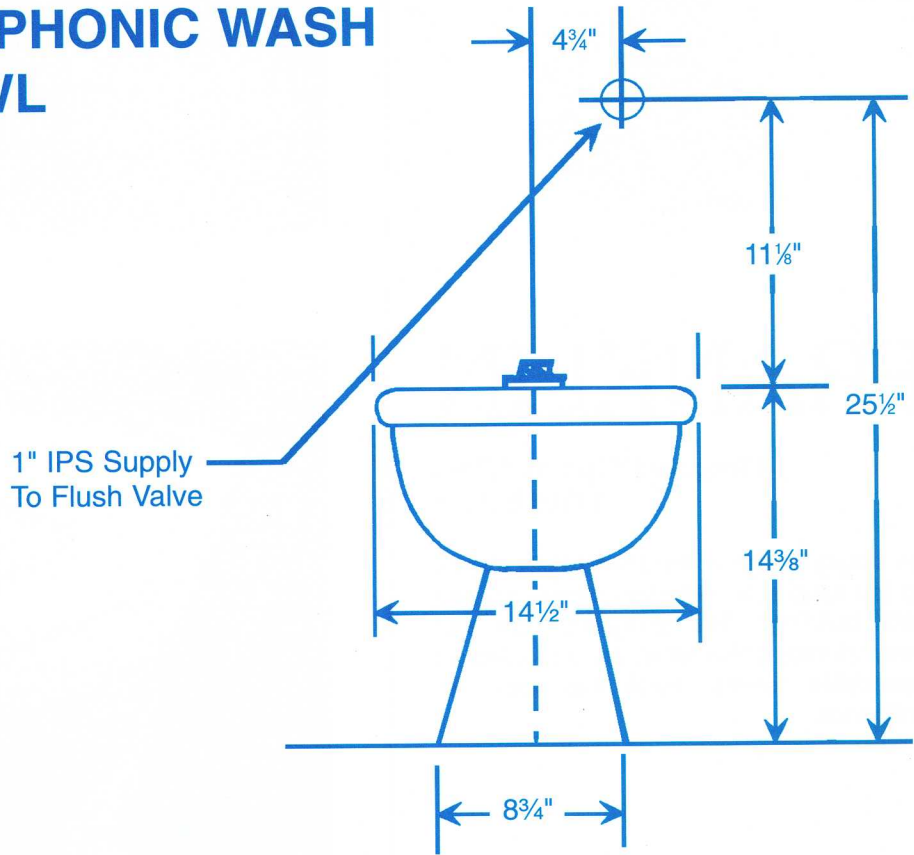

**PEERLESS NO. 216
 ULTRA WATER SAVER 1.6 gpf/6.0 Lpf
 ELONGATED SIPHONIC WASH
 TOP SPUD BOWL**

PEERLESS POTTERY, INC.
 P.O. BOX 145
 ROCKPORT, INDIANA 47635-0145
 (800) 457-5785
 FAX (812) 649-6429