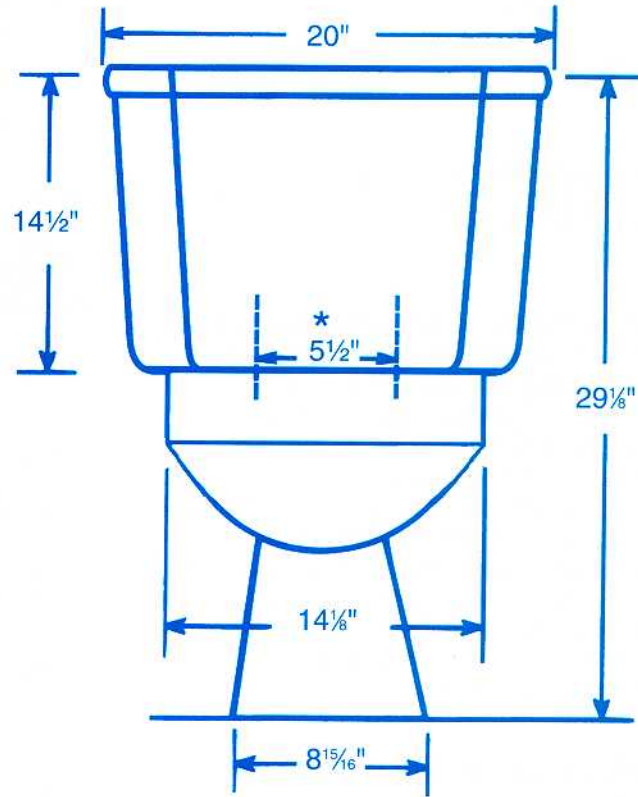

**PEERLESS NO. 42560, 41560, 44560
 ELONGATED 12" ROUGH-IN SLOTTED RIM BOWL
 ULTRA WATER SAVER 1.6 gpf/6.0 Lpf
 SIPHONIC WASH
 WATER CLOSET**

* 5 1/2" SPREAD TANK TO BOWL BOLTS

PEERLESS POTTERY, INC.
 P.O. BOX 145
 ROCKPORT, INDIANA 47635-0145
 (800) 457-5785
 FAX (812) 649-6429

#41560	← 10" →	← 17 3/8" →
#42560	← 12" →	← 17 3/8" →
#44560	← 14" →	← 17 3/8" →