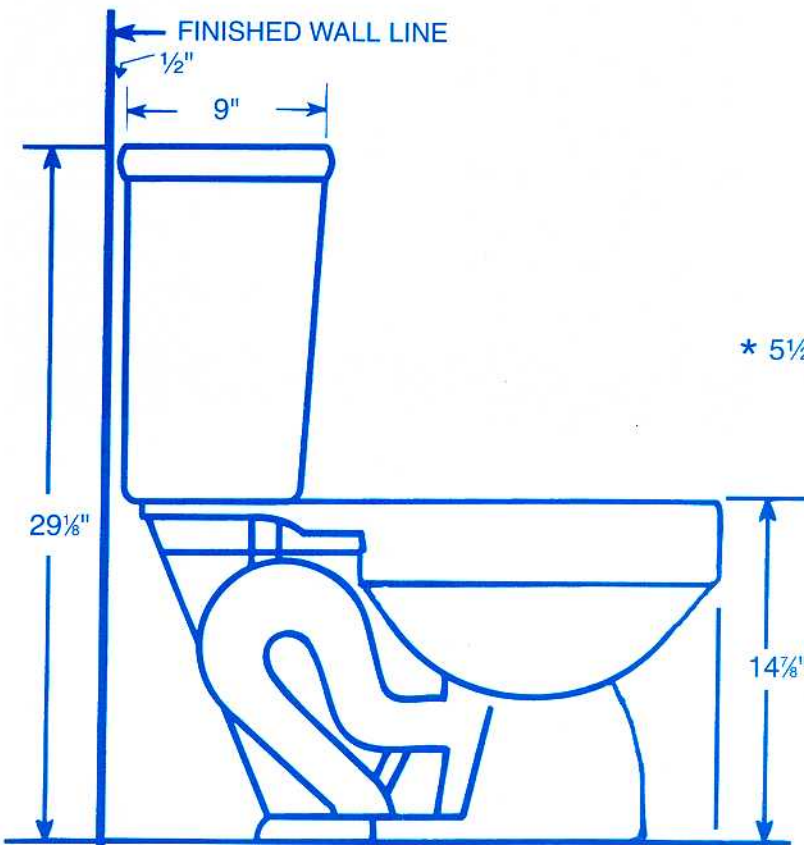

**PEERLESS NO. 42560, 41560, 44560
 ELONGATED 12" ROUGH-IN SLOTTED RIM BOWL
 ULTRA WATER SAVER 1.6 gpf/6.0 Lpf
 SIPHONIC WASH
 WATER CLOSET**

* 5 1/2" SPREAD TANK TO BOWL BOLTS

PEERLESS POTTERY, INC.
 P.O. BOX 145
 ROCKPORT, INDIANA 47635-0145
 (800) 457-5785
 FAX (812) 649-6429

#41560	← 10" →	← 17 3/8" →
#42560	← 12" →	← 17 3/8" →
#44560	← 14" →	← 17 3/8" →