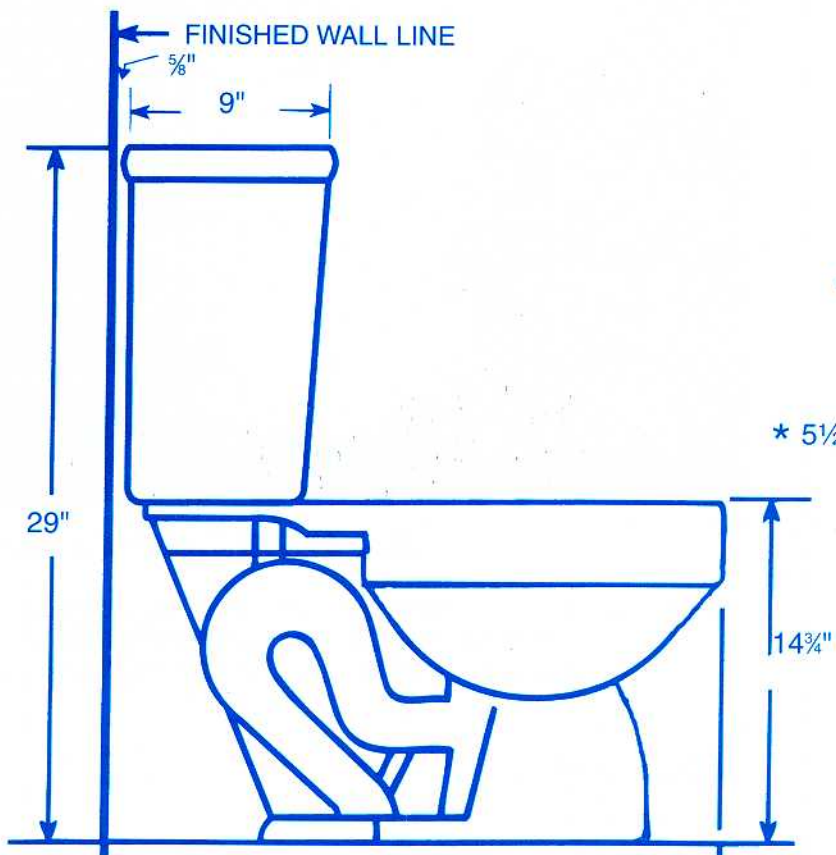

**PEERLESS NO. 42510, 41510, 44510  
 ROUND FRONT SLOTTED RIM BOWL  
 ULTRA WATER SAVER 1.6 gpf/6.0 Lpf  
 SIPHONIC WASH  
 WATER CLOSET**

\* 5 1/2" SPREAD TANK TO BOWL BOLTS

#41510	10"	15 7/8"
#42510	12"	15 7/8"
#44510	14"	15 7/8"