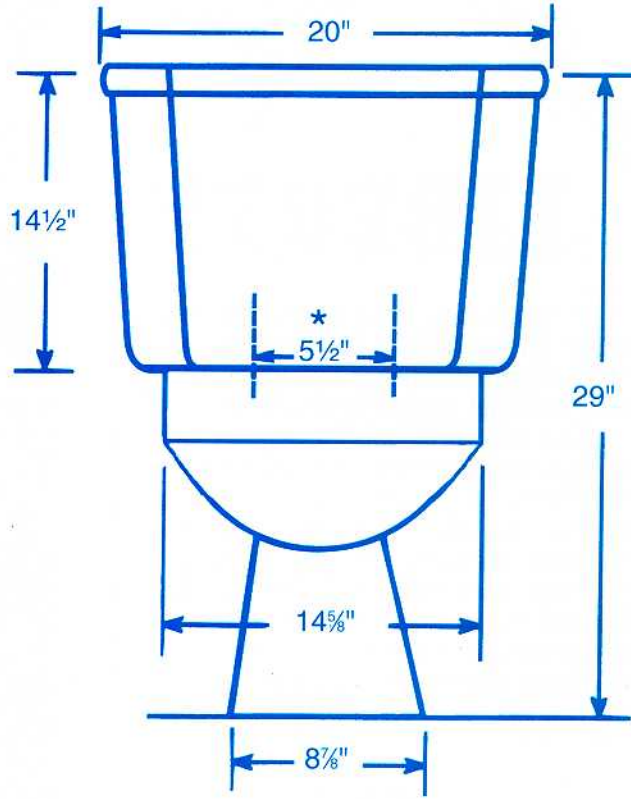

**PEERLESS NO. 42510, 41510, 44510  
 ROUND FRONT SLOTTED RIM BOWL  
 ULTRA WATER SAVER 1.6 gpf/6.0 Lpf  
 SIPHONIC WASH  
 WATER CLOSET**

\* 5 1/2" SPREAD TANK TO BOWL BOLTS

#41510	10"	15 7/8"
#42510	12"	15 7/8"
#44510	14"	15 7/8"