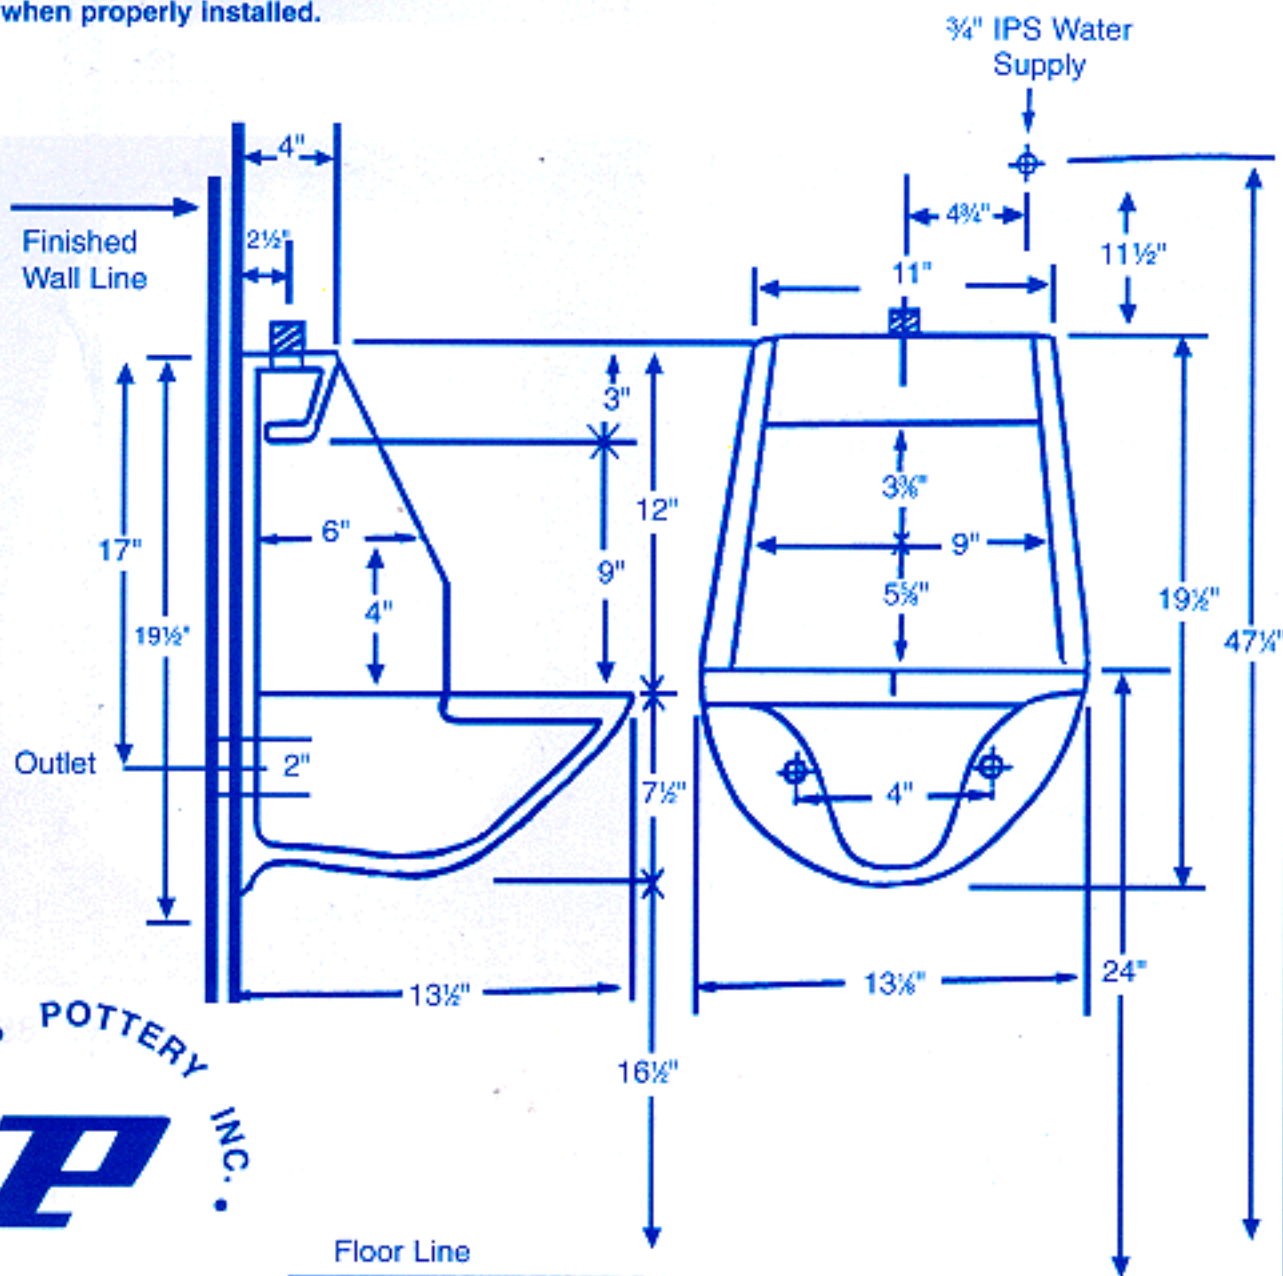

PEERLESS NO. 85

1.0 gpf/3.8 Lpf SIPHON-JET

WALL HUNG URINAL

WITH INTEGRAL TRAP

This product is in compliance with ADA when properly installed.

PEERLESS POTTERY INC.

 SINCE 1902

PEERLESS POTTERY, INC.
 P.O. BOX 145
 ROCKPORT, INDIANA 47635-0145
 (800) 457-5785
 FAX (812) 649-6429

For 24" height, mount screw holes in hanger bracket 33" from floor line.
 Recommended for use with Delaney 1.0 gallon flushometer.