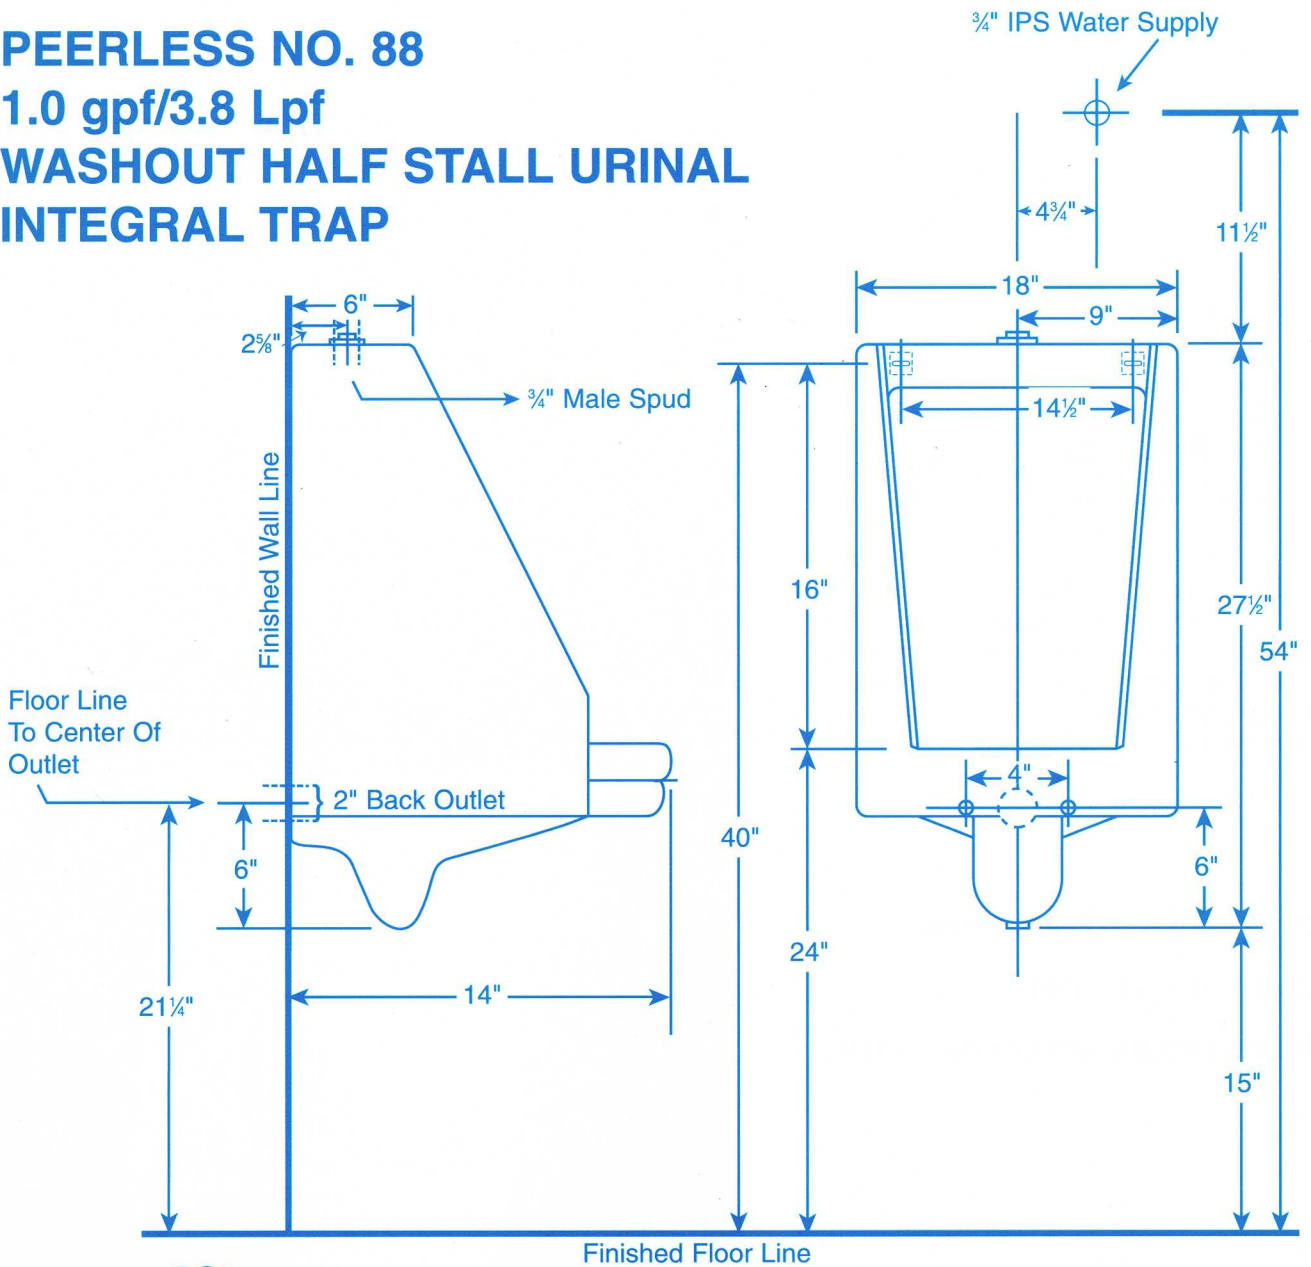

PEERLESS NO. 88

1.0 gpf/3.8 Lpf

WASHOUT HALF STALL URINAL INTEGRAL TRAP

For 24" height, mount screw holes in hanger bracket 40" from floor line. Recommended for use with Zurn, Sloan, or Delaney 1.0 gpf/3.8 Lpf flushometer.